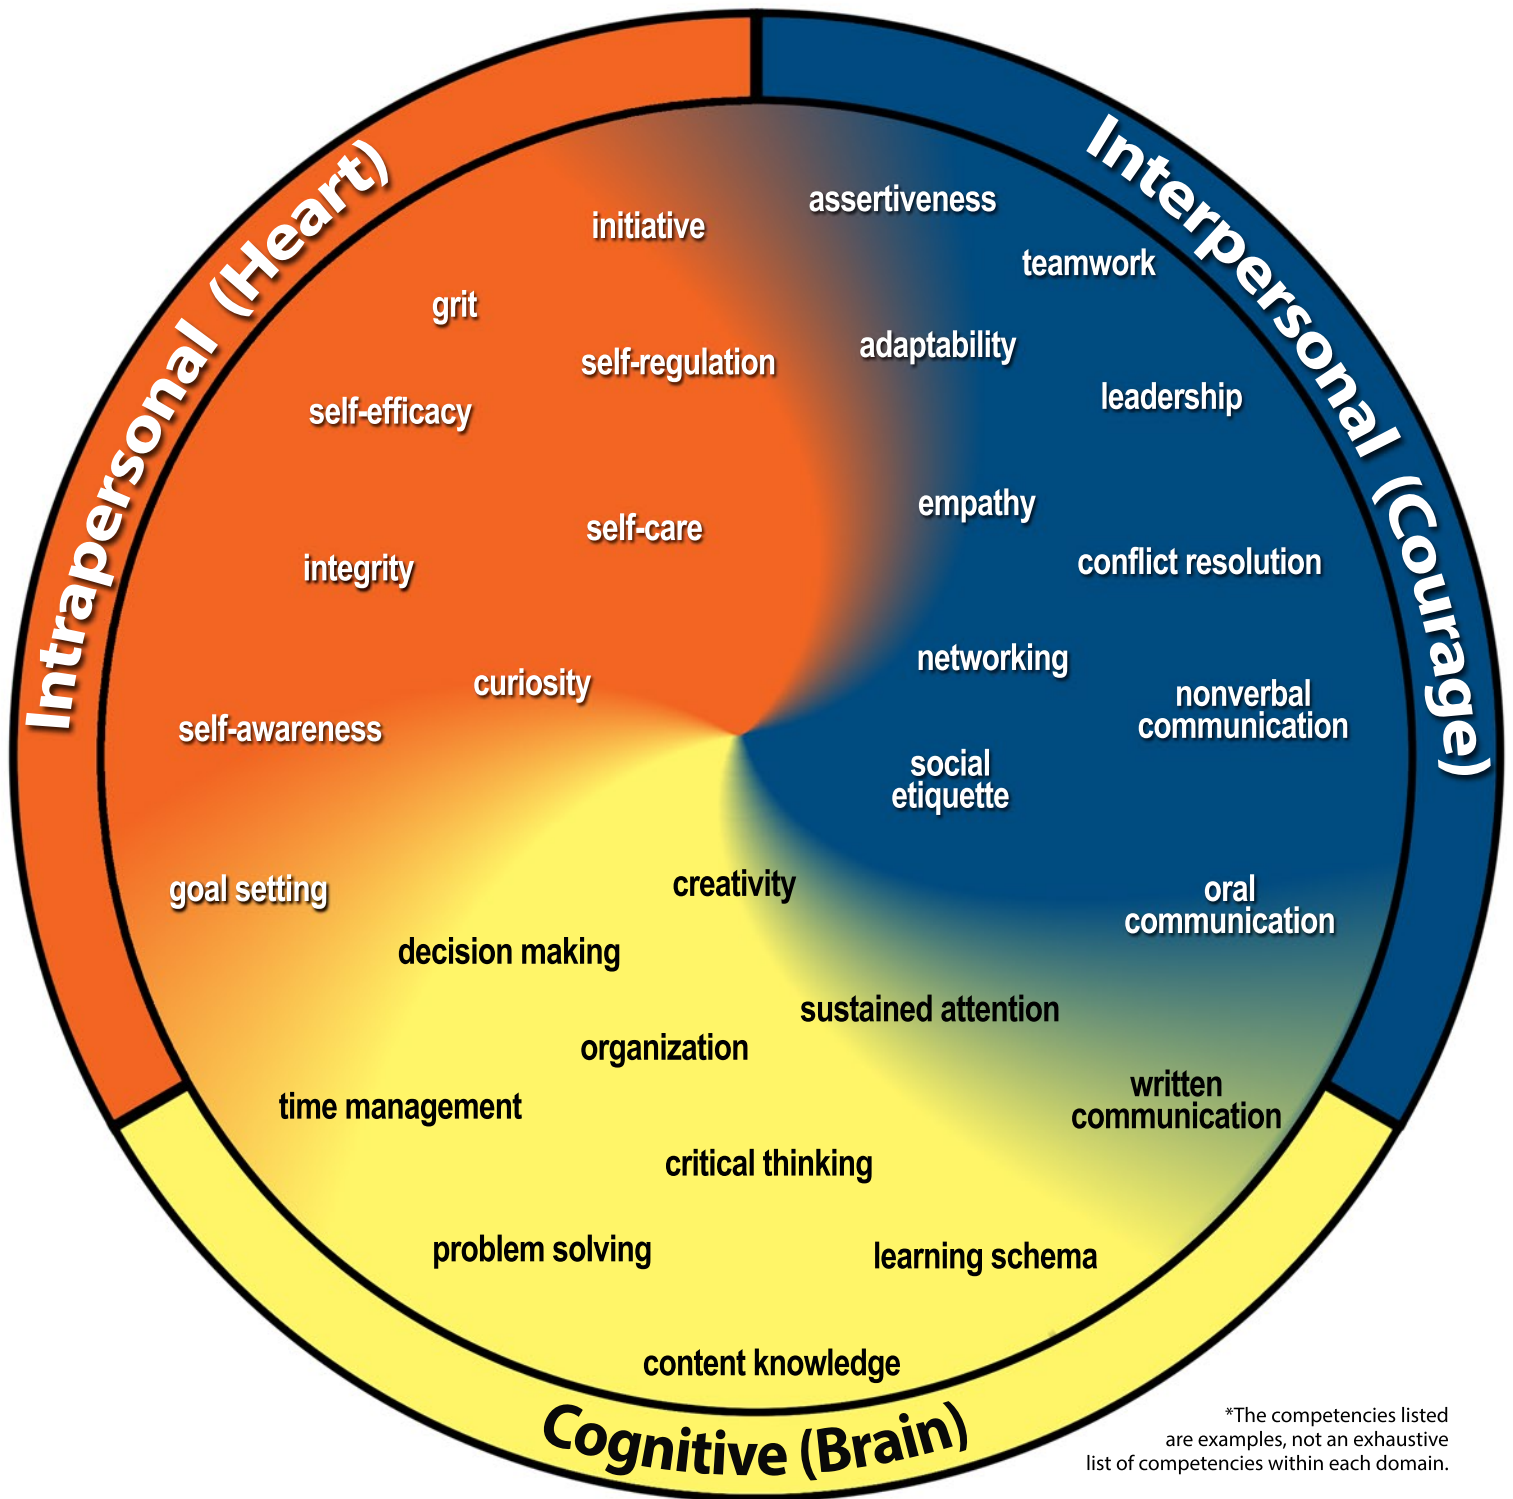

College & Career Readiness Competency Wheel

Gaumer Erickson, A.S., Soukup, J.H., & Noonan, P. (2013). *College & Career Readiness Competency Wheel*. Lawrence, KS: University of Kansas, Center for Research on Learning. Derived in part from Pellegrino, J.W., & Hilton, M.L. (Eds.). (2012) *Education for Life and Work: Developing Transferable Knowledge and Skills in the 21st Century*. Washington, DC: National Academies Press.